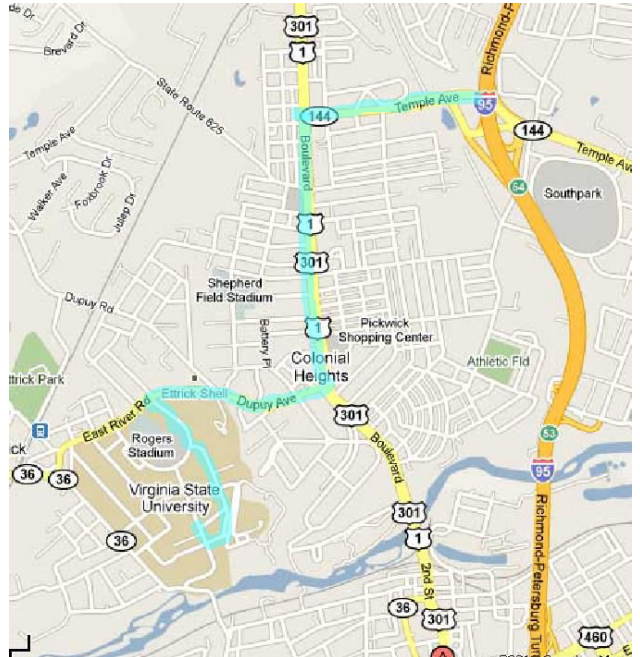

VIRGINIA STATE UNIVERSITY

DRIVING DIRECTIONS

From I-95 S

Follow I-95 South to Petersburg (16 miles South of Richmond). Take exit for Temple Avenue. Turn left at Temple Avenue and continue to second traffic light (Boulevard). Turn left at Boulevard and continue to the fourth traffic light (Dupuy Road, Wawa Station on right corner). Turn right at the Wawa station (Dupuy will turn into River Road). The VSU campus will be on your left. Enter at Matthews-Jefferson Drive (First left after the softball field).

PARKING

At the first stop sign turn Left on Carter G Woodson Ave. Pass the L. Douglas Wilder Building. As the road ends at a stop sign, turn Right onto Stewart St. Take the first right onto College Ave. Turn into the first parking lot on the Right. The ENG building will be across the street. Place the parking pass on your dashboard so you won't get a parking ticket.