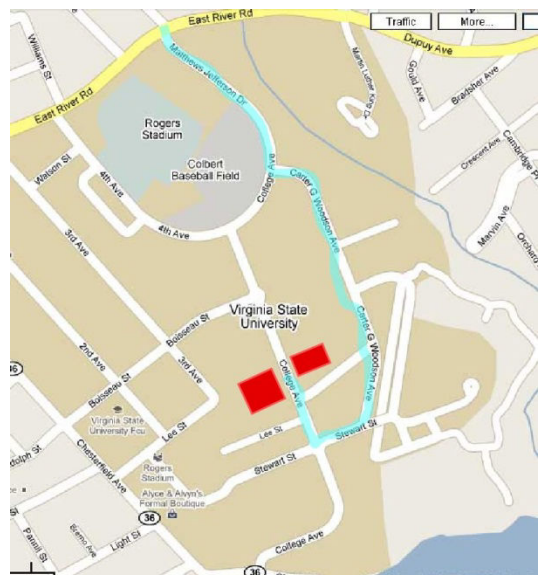

VIRGINIA STATE UNIVERSITY

DRIVING DIRECTIONS

From I-95 S

Follow I-95 South to Petersburg (16 miles South of Richmond). Take exit for Temple Avenue. Turn left at Temple Avenue and continue to second traffic light (Boulevard). Turn left at Boulevard and continue to the fourth traffic light (Dupuy Road, Wawa Station on right corner). Turn right at the Wawa station (Dupuy will turn into River Road). The VSU campus will be on your left. Enter at Matthews-Jefferson Drive (First left after the softball field).

PARKING

At the first stop sign turn Left on Carter G Woodson Ave. Pass the L. Douglas Wilder Building. As the road ends at a stop sign, turn Right onto Stewart St. Take the first right onto College Ave. Turn into the first parking lot on the Right. The ENG building will be across the street. Place the parking pass on your dashboard so you won't get a parking ticket.