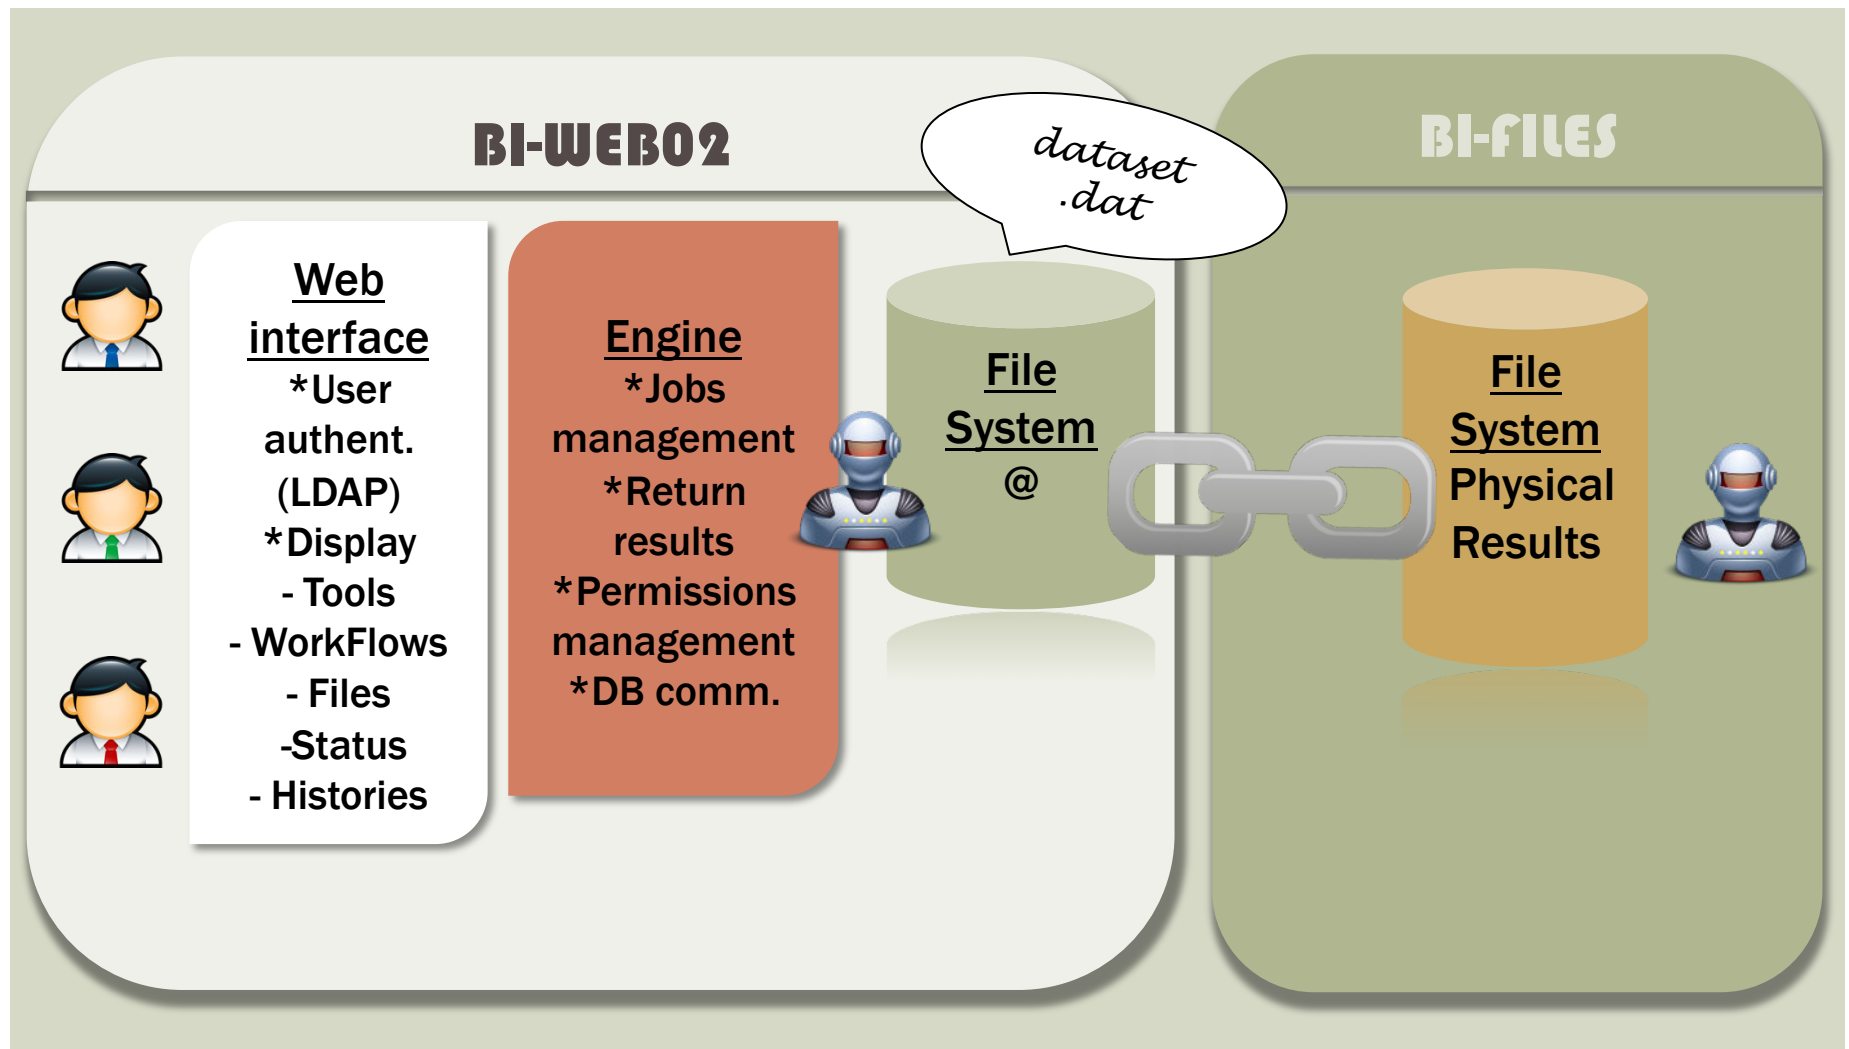

GALAXY INTEGRATION INTO AN EXTERNAL INFORMATION SYSTEM

GCC 2013
1st July 2013

2. DEFAULT GALAXY

5. GALAXY IN OUR I.S.

BI-WEB02

Web interface

- *Users authent. (LDAP)
- *Display

Tools

- *Project number
- *File name

Engine

- *Job management
- *Return results
- *Permissions management
- *DB comm.

Links .dat

BI-FILES

File with the name chosen by the user

/I.S./PROJECT_GALAXY

/Project/Blue/analyse/myFile

/Project/Green/analyse/myFile

/Project/Red/analyse/myFile